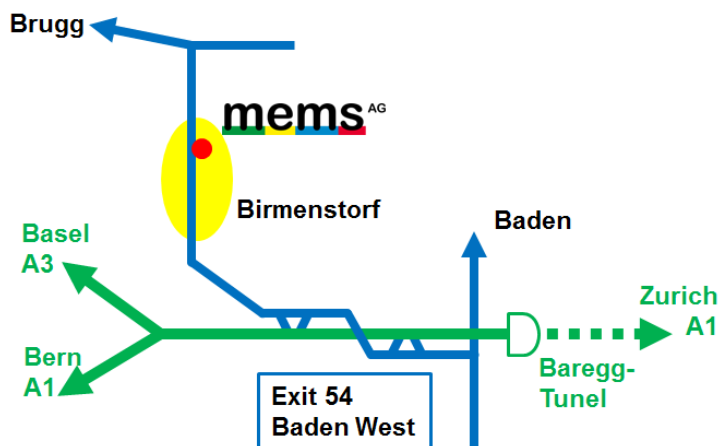

Directions

Arrival

Contact information

MEMS AG
 Bruggerstrasse 30
 5413 Birmenstorf AG
 Switzerland

Arriving by car

MEMS AG is easily visible from the main street in Birmenstorf AG. There is a visitors' car park in front of the building.

Highway A1: Take exit 54 for Baden West. Follow signs for Birmenstorf/Brugg. We are located 700 m after the second roundabout, on the right hand side of the road.

Zurich: 25 km / 30 min
 Bern: 100 km / 60 min
 Basel: 60 km / 40 min

Arriving by public transport

Birmenstorf AG does not have a train station, but has a good bus connection. The bus-stop in the village closest to MEMS AG is called "Birmenstorf AG, Post".

Baden (railway station west)
 Line 7 towards Birmenstorf

Brugg AG (railway station) Line 362
 towards Mellingen-Heitersberg

Mellingen-Heitersberg (railway station)
 Line 362 towards Brugg