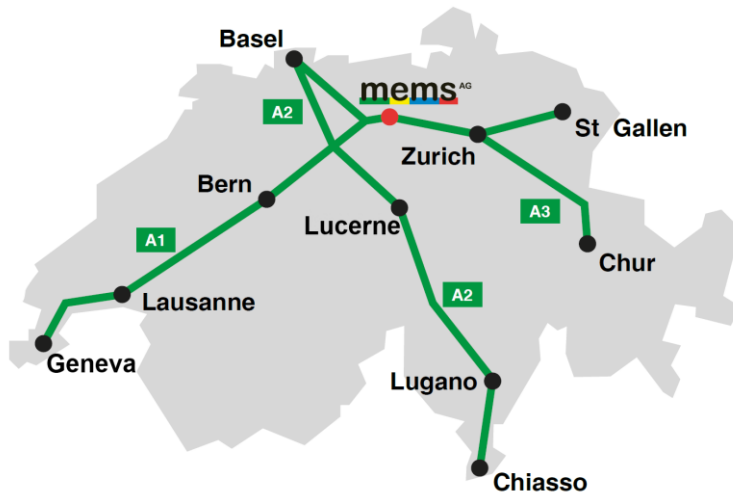

Directions

Arrival

Contact information

MEMS AG
 Bruggerstrasse 30
 5413 Birmenstorf AG
 Switzerland

Arriving by car

MEMS AG is easily visible from the main street in Birmenstorf AG. There is a visitors' car park in front of the building.

Highway A1: Take exit 54 for Baden West. Follow signs for Birmenstorf/Brugg. We are located 700 m after the second roundabout, on the right hand side of the road.

Zurich: 25 km / 30 min
 Bern: 100 km / 60 min
 Basel: 60 km / 40 min

Arriving by public transport

Birmenstorf AG does not have a train station, but has a good bus connection. The bus-stop in the village closest to MEMS AG is called "Birmenstorf AG, Post".

Baden (railway station west)
 Line 7 towards Birmenstorf

Brugg AG (railway station) Line 362
 towards Mellingen-Heitersberg

Mellingen-Heitersberg (railway station)
 Line 362 towards Brugg