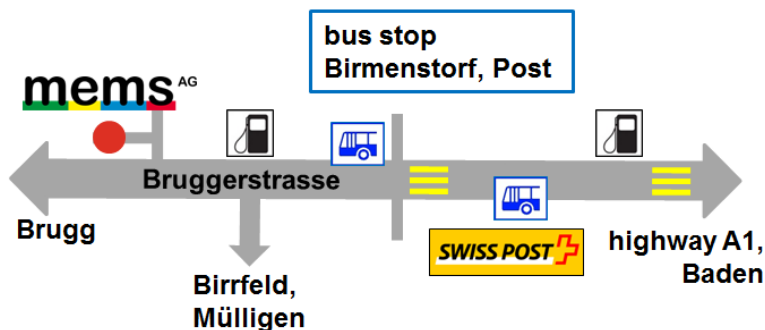

Directions

Arrival

Contact information

MEMS AG
 Bruggerstrasse 30
 5413 Birmenstorf AG
 Switzerland

Arriving by car

MEMS AG is easily visible from the main street in Birmenstorf AG. There is a visitors' car park in front of the building.

Highway A1: Take exit 54 for Baden West. Follow signs for Birmenstorf/Brugg. We are located 700 m after the second roundabout, on the right hand side of the road.

Zurich: 25 km / 30 min
 Bern: 100 km / 60 min
 Basel: 60 km / 40 min

Arriving by public transport

Birmenstorf AG does not have a train station, but has a good bus connection. The bus-stop in the village closest to MEMS AG is called "Birmenstorf AG, Post".

Baden (railway station west)
 Line 7 towards Birmenstorf